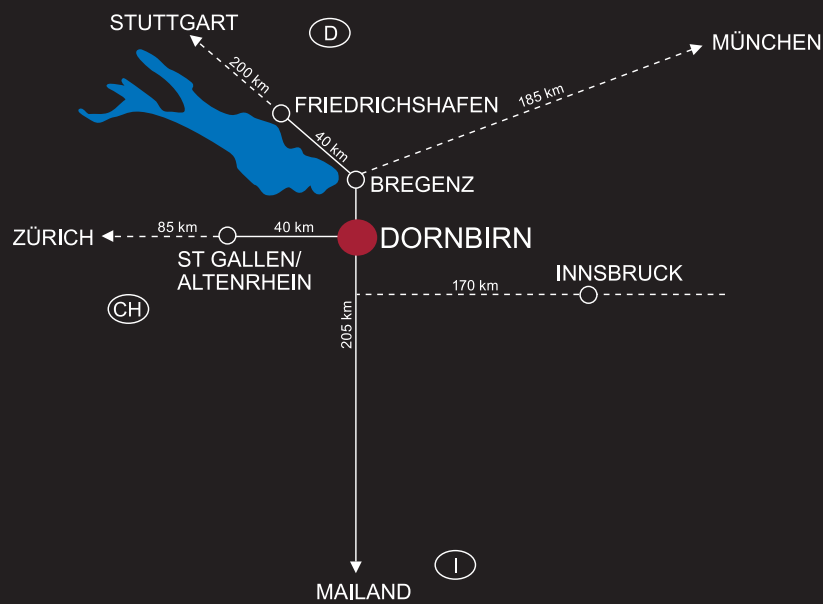

Airports nearby

Train stations nearby

Train station Dornbirn Haselstauden:	0.5 km
Main train station Dornbirn:	3 km
Main train station Bregenz:	10 km

Address

Dr.-Walter-Zumtobel-Strasse 9
6850 Dornbirn | Austria